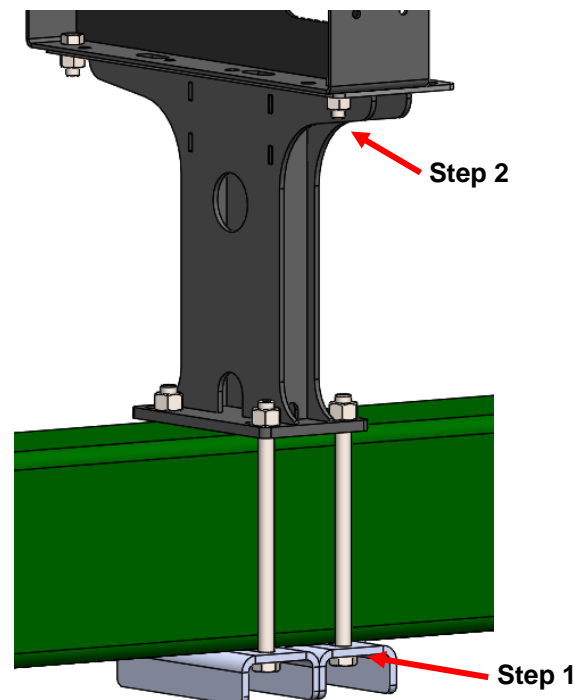

## ***SureFire Accelerator Tanks and Pedestal Mounting Brackets***

SureFire Accelerator tanks can be mounted directly above a bar using the pedestal brackets. The bracket attaches to a 6" - 8" wide bar. Select U-bolts below for common heights of 7" or 8" wide tubes, or use the backer plate for any height of 6" or 7" wide bar with suitable length 3/4" bolts. Pedestal brackets will work with all three sizes of Accelerator Tanks; 55, 110 and 155 gallon.

Step 3: Inspect tank and brackets for proper clearance and tighten all bolts.

*NOTE: The pedestal brackets can be adjusted under the Accelerator Tank base using any of the multiple slots included in the tank base for flexible mounting options.*

## **Backer Plate Instructions:**

420-2015A1: Backer Plate

*Kit Numbers: 515-203025*

Step 1: Loosely bolt pedestal to 6" or 7" wide frame/tube using 420-2015A1 backer plate and 3/4" bolts. (4 Backer Plates required to mount two pedestals)

Step 2: Attach Accelerator Tank base to pedestal with quantity four 5/8" x 1-1/2" bolts, washer and flange nut (8 sets per tank).

Step 3: Inspect tank and brackets for proper clearance and tighten all bolts.