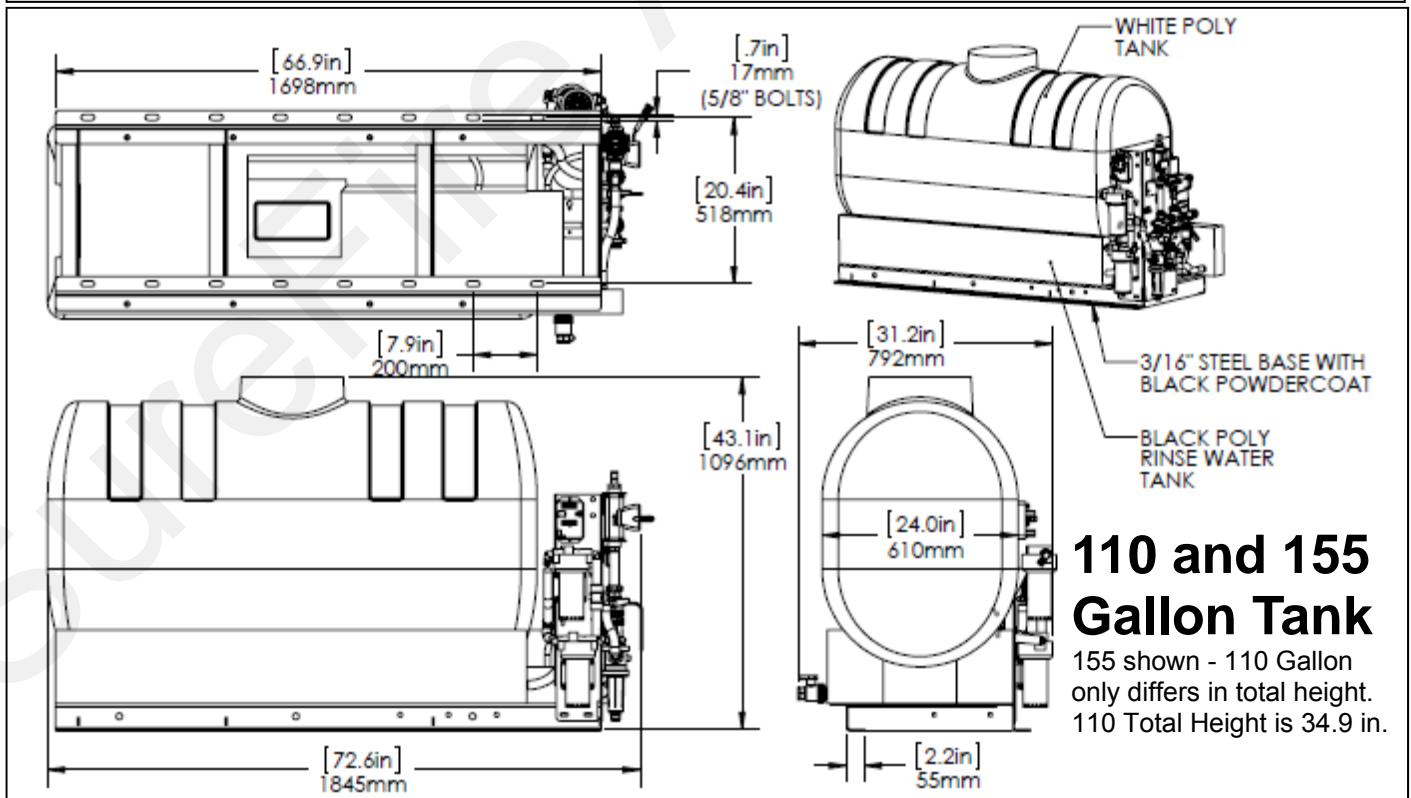

SureFire Accelerator Tanks General Dimensions