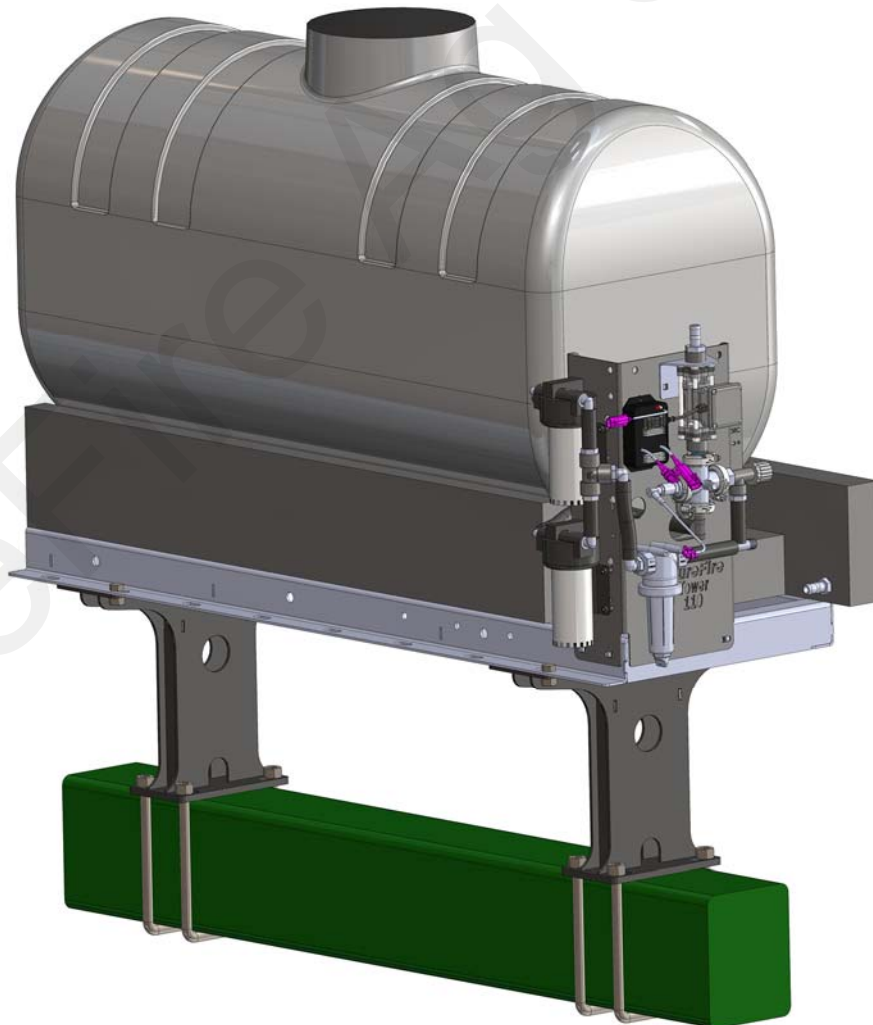

## ***SureFire Accelerator Tanks and Pedestal Mounting Brackets***

SureFire Accelerator tanks can be mounted directly above a bar using the pedestal brackets. The bracket attaches to a 6" - 8" wide bar. Select U-bolts below for common heights of 7" or 8" wide tubes, or use the backer plate for any height of 6" or 7" wide bar with suitable length 3/4" bolts. Pedestal brackets will work with all three sizes of Accelerator Tanks; 55, 110 and 155 gallon.

### **Accelerator Tank Kit Numbers:**

**524-01-005501—55 Gallon White Accelerator Top Fill Tank & Basin Kit**

**524-01-005550—55 Gallon Yellow Accelerator Top Fill Tank & Basin Kit**

**524-01-011001—110 Gallon White Accelerator Top Fill Tank & Basin Kit**

**524-01-011050—110 Gallon Yellow Accelerator Top Fill Tank & Basin Kit**

**524-01-015501—115 Gallon White Accelerator Top Fill Tank & Basin Kit**

**524-01-015550—115 Gallon Yellow Accelerator Top Fill Tank & Basin Kit**

# Step by Step Instructions

Step 1: Loosely u-bolt pedestal bracket to planter/ implement frame.

Step 2: Attach Accelerator tank base to pedestal with quantity four 5/8" x 1-1/2" bolts, washer and flange nut (8 sets per tank).