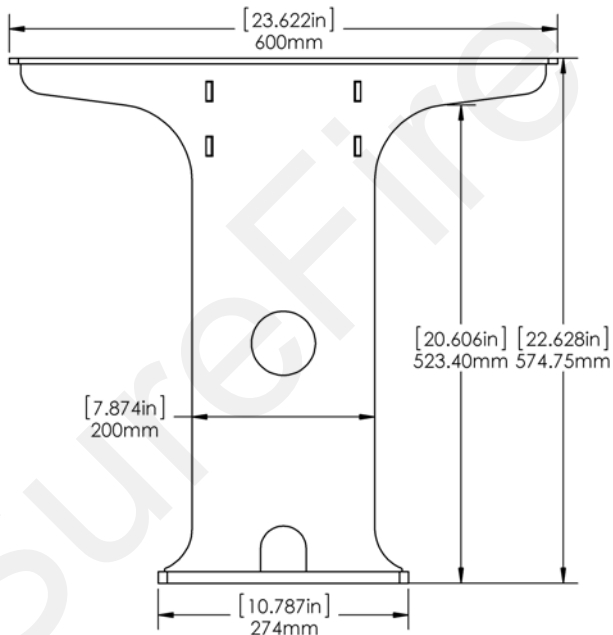

Kit Description:

22-5/8" Pedestal Kit for Saddles

Kit Numbers:

526-02-200350 (Black)

526-02-200355 (Green)