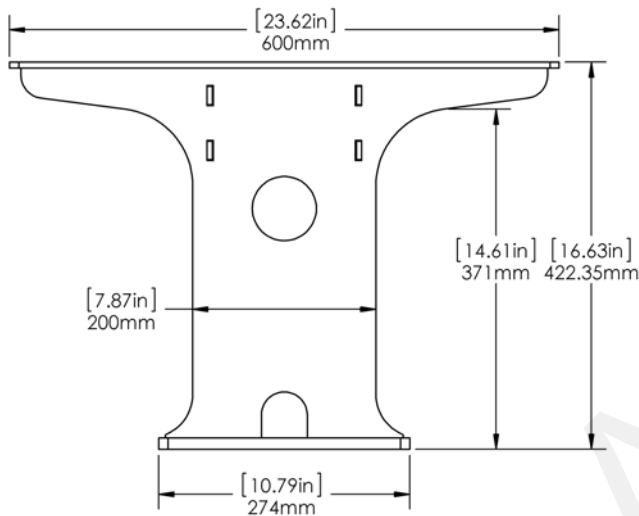

Kit Description:

16" Pedestal Kit for Saddles

Kit Numbers:

526-02-200300 (Black)

526-02-200305 (Green)