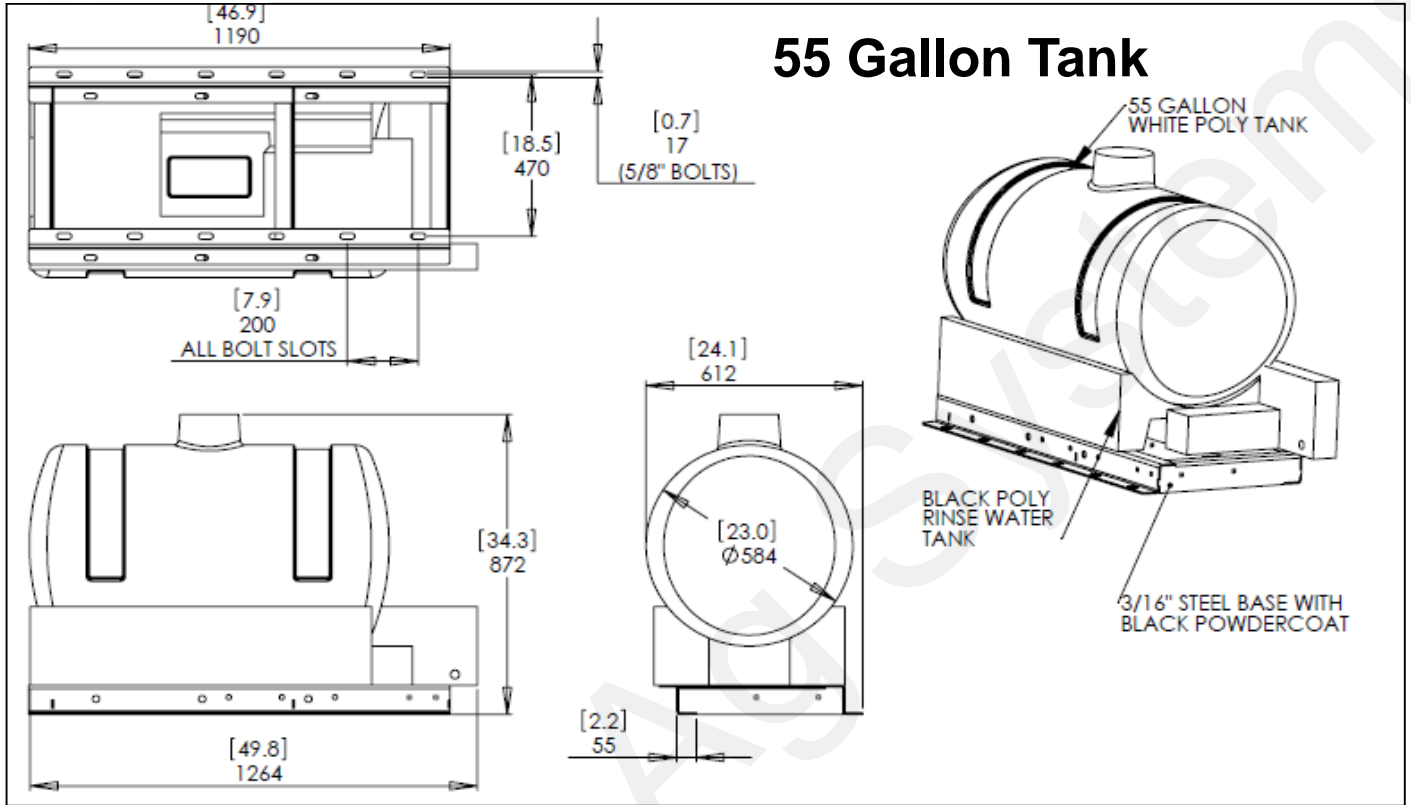

SureFire Accelerator Tanks General Dimensions