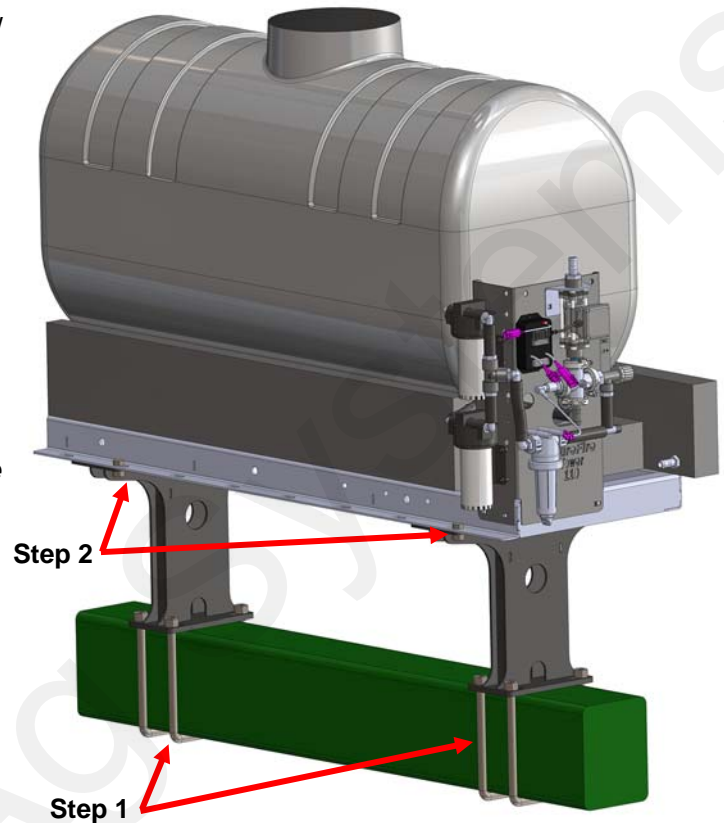

Step by Step Instructions

Step 1: Loosely u-bolt pedestal bracket to planter/ implement frame.

Step 2: Attach Accelerator tank base to pedestal with quantity four 5/8" x 1-1/2" bolts, washer and flange nut (8 sets per tank).

Step 3: Inspect tank and brackets for proper clearance and tighten all bolts.

NOTE: The pedestal brackets can be adjusted under the Accelerator Tank base using any of the multiple slots included in the tank base for flexible mounting options.