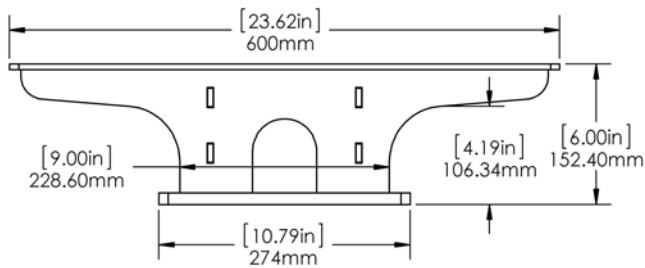

Optional Items that may be suggested for this equipment .

Kit Description:

6" Pedestal Kit for Saddles

Kit Numbers:

526-02-200275 (Black)

526-02-200280 (Green)