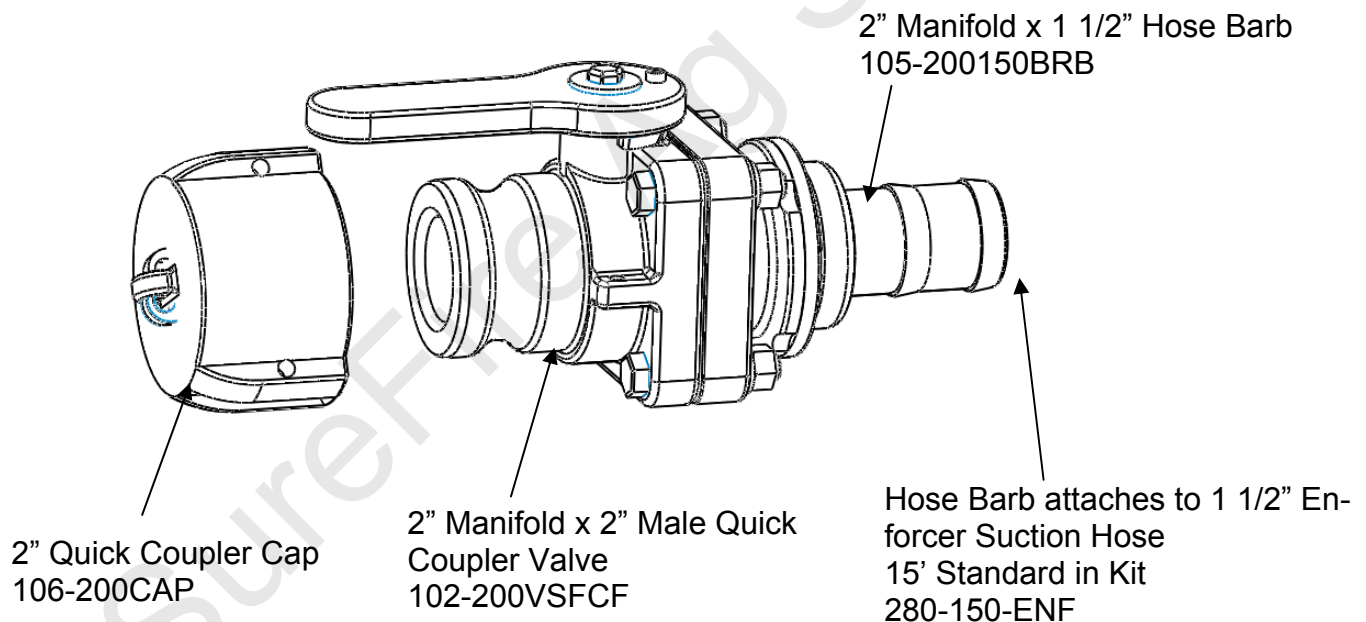

## ***D70 / D115 PumpRight Inlet Plumbing Kit Includes fittings from hitch to pump & 1 1/2" Hose***

**Item Number: 520-00-1000**

This kit is typically used where the PumpRight is mounted on the implement and the product is carried in tractor mounted saddle tanks and/or a front mount tank. It includes the male half of the coupler to use at the hitch for quick disconnect.

Kit also includes:

350-TC181	T-Bolt hose clamp
105-FC200	2" manifold clamp
105-150G	1 1/2" EPDM Manifold Gasket

(C)2012 SureFire Ag Systems