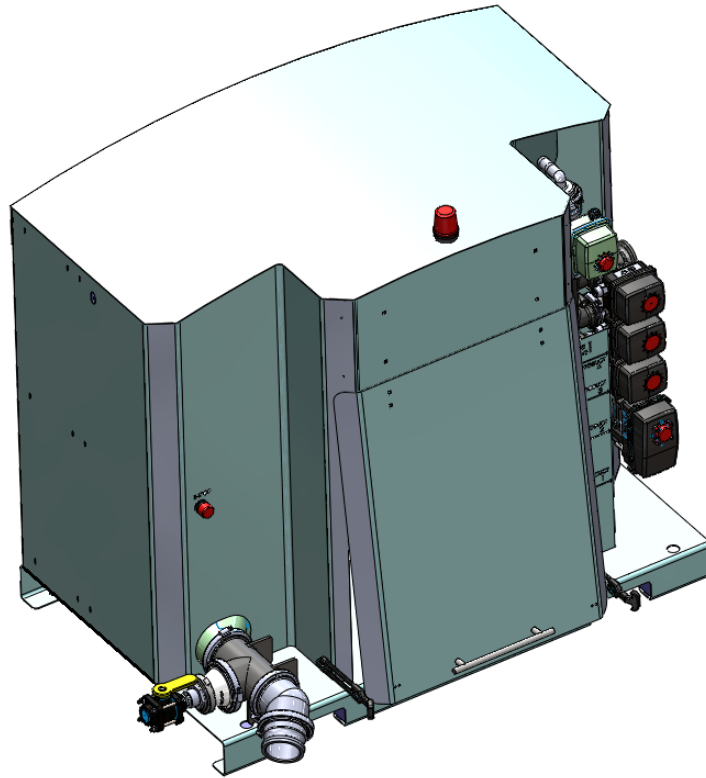

## QuickDraw Blowdown Option

Kit Number: 606-03-300100

# Parts List and Exploded View

ITEM NO.	PART NUMBER	DESCRIPTION	Default/QTY.
1	105-300TEE	3" Flanged TEE	1
2	105-300G	3" EPDM Manifold Gasket	2
3	105-FC300	3" Manifold Clamp	2
4	105-300200CPG	3" Manifold x 2" Manifold - Reducer Coupling	1
5	105-200PLG075	2" Manifold Plug x 3/4" FPT	1
6	105-FC200	2" Manifold Clamp	1
7	100-075NIP-SH	3/4" Short Poly Nipple	1
8	102-075VFP	3/4" FPT Full Port Poly Valve	1
9	105-150G	1 1/2" EPDM Gasket	1

# Step by Step Instructions

Plumb Air into  
3/4" NPT Valve

Install between existing 3" 45 degree  
manifold fitting and cabinet