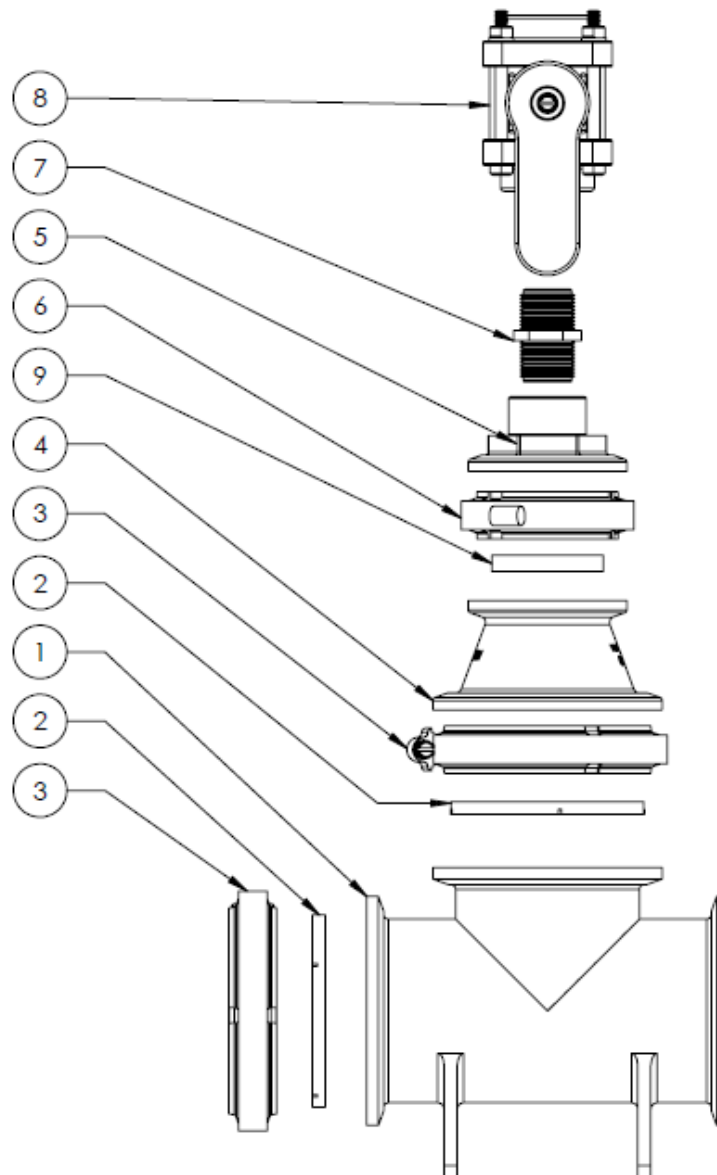

## QuickDraw Blowdown Option

Kit Number: 606-03-300100

# Parts List and Exploded View

ITEM NO.	PART NUMBER	DESCRIPTION	Default/QTY.
1	105-300TEE	3" Flanged TEE	1
2	105-300G	3" EPDM Manifold Gasket	2
3	105-FC300	3" Manifold Clamp	2
4	105-300200CPG	3" Manifold x 2" Manifold - Reducer Coupling	1
5	105-200PLG075	2" Manifold Plug x 3/4" FPT	1
6	105-FC200	2" Manifold Clamp	1
7	100-075NIP-SH	3/4" Short Poly Nipple	1
8	102-075VFP	3/4" FPT Full Port Poly Valve	1
9	105-150G	1 1/2" EPDM Gasket	1

# Step by Step Instructions

Plumb Air into  
3/4" NPT Valve

Install between existing 3" 45 degree  
manifold fitting and cabinet