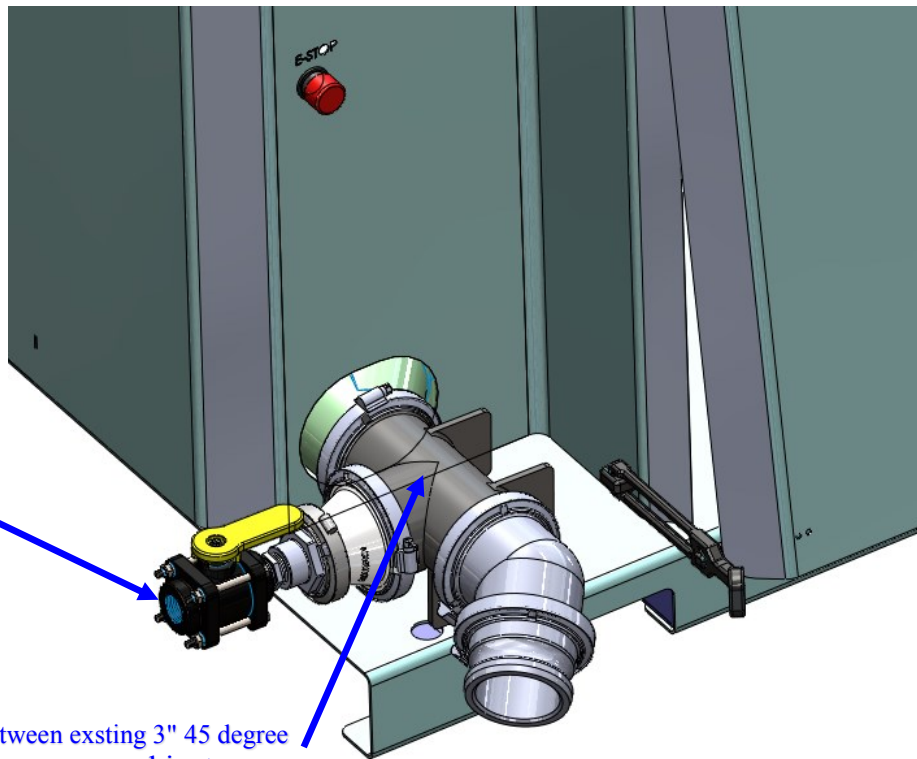

# Parts List and Exploded View

ITEM NO.	PART NUMBER	DESCRIPTION	Default/QTY.
1	105-300TEE	3" Flanged TEE	1
2	105-300G	3" EPDM Manifold Gasket	2
3	105-FC300	3" Manifold Clamp	2
4	105-300200CPG	3" Manifold x 2" Manifold - Reducer Coupling	1
5	105-200PLG075	2" Manifold Plug x 3/4" FPT	1
6	105-FC200	2" Manifold Clamp	1
7	100-075NIP-SH	3/4" Short Poly Nipple	1
8	102-075VFP	3/4" FPT Full Port Poly Valve	1
9	105-150G	1 1/2" EPDM Gasket	1

# Step by Step Instructions

Plumb Air into  
3/4" NPT Valve

Install between existing 3" 45 degree  
manifold fitting and cabinet