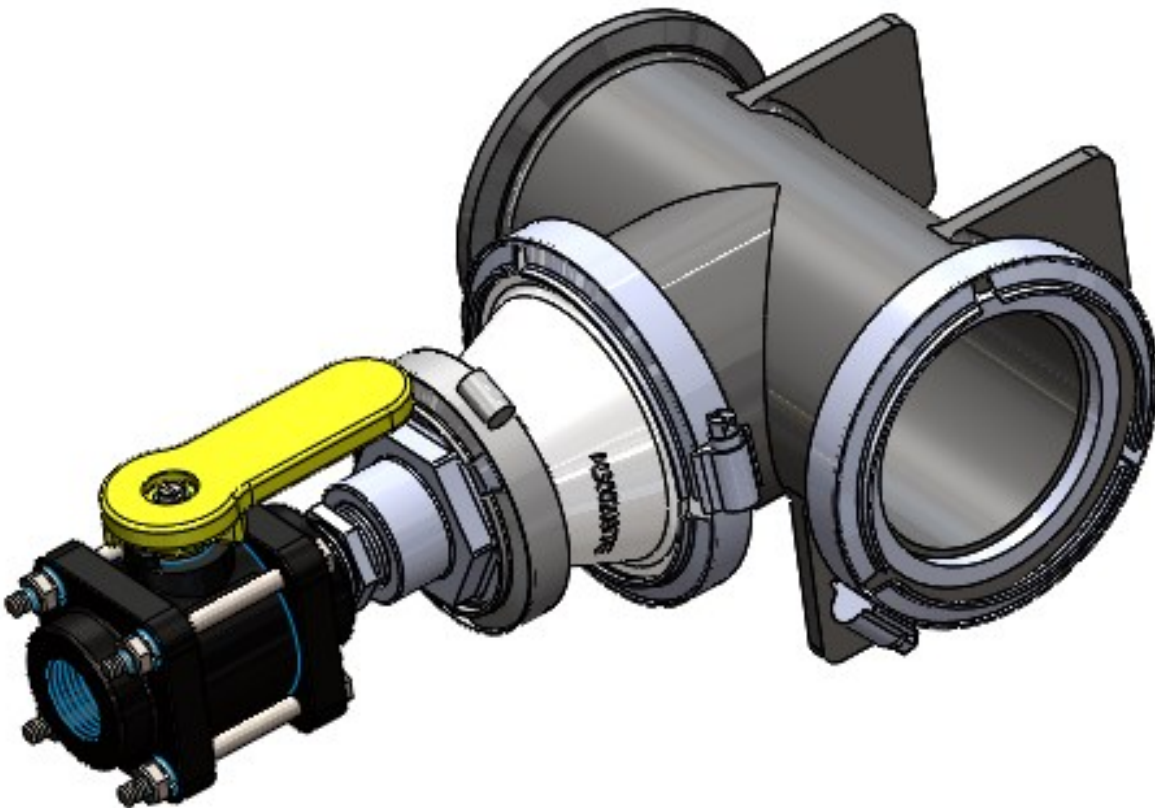

# 396-2848Y1

## QuickDraw Blowdown Option

Kit Number: 606-03-300100

# Parts List and Exploded View

ITEM NO.	PART NUMBER	DESCRIPTION	Default/QTY.
1	105-300TEE	3" Flanged TEE	1
2	105-300G	3" EPDM Manifold Gasket	2
3	105-FC300	3" Manifold Clamp	2
4	105-300200CPG	3" Manifold x 2" Manifold - Reducer Coupling	1
5	105-200PLG075	2" Manifold Plug x 3/4" FPT	1
6	105-FC200	2" Manifold Clamp	1
7	100-075NIP-SH	3/4" Short Poly Nipple	1
8	102-075VFP	3/4" FPT Full Port Poly Valve	1
9	105-150G	1 1/2" EPDM Gasket	1

# Step by Step Instructions

Plumb Air into  
3/4" NPT Valve

Install between existing 3" 45 degree  
manifold fitting and cabinet